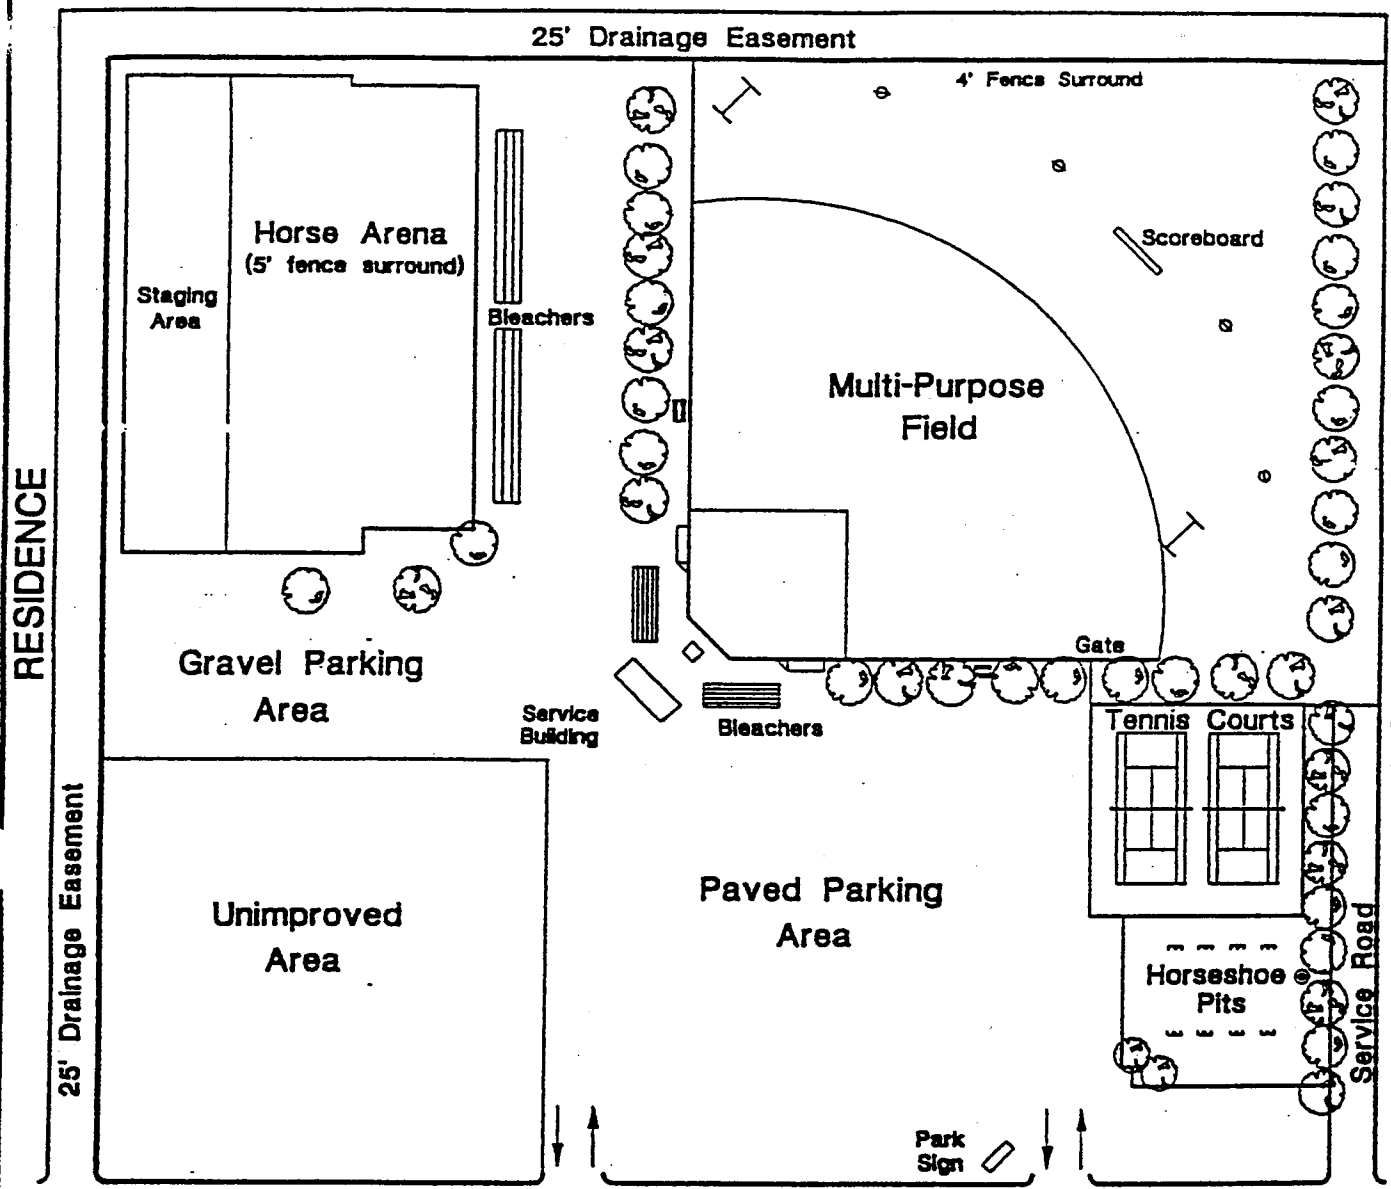

ORCHARD

FIG LANE

LEGEND

- ◉ Field Lights
- Water Fountain
- ▯ Picnic Table
- ⊥ Football Goal
- 🌳 Misc. Trees

**ESTIL C. CLARK
RECREATIONAL AREA**
City of Corning

1" = 100'

1/82 Drawing by Chris Crow from field sketches by Bill Schaefer